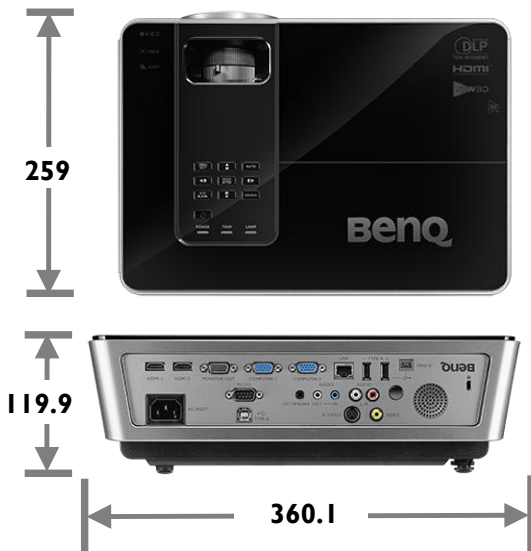

Interface	Computer in (D-sub 15pin)	x 2
	HDMI	x 2
	Monitor out	x 1
	Composite Video in (RCA)	x 1
	S-Video in	x 1
	Audio in (Mini Jack)	x 1
	Audio in (L/R)	x 1
	Audio out (Mini Jack)	x 1
	Speaker	5W x 1
	LAN(RJ-45)	x 1
	USB (Type B)	x 1
	USB (Type A)	x 2
	USB (Type mini B)	x 1
	DC 12V Trigger (3.5mm Jack)	x 1
	RS232 (DB-9pin)	x 1
	IR Receiver	x2 (Front+Rear)

Dimensions	Dimensions(W x H x D)	360.1x119.9x259mm (include feet) 360.1x114.8x259mm (exclude)
	Weight	8.14 lbs (3.7 Kg)

Power	Power Supply	AC100 to 240V, 4.5A, 50 to 60 Hz
	Power Consumption	410W(Normal), 340W(Eco), Standby<0.5W

Floor Installation

Ceiling Installation

Ceiling mount Chart

Dimension

Unit: mm