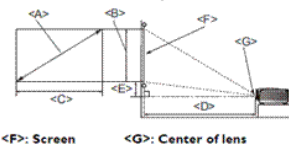

Dimensions	Dimensions(W x H x D)	360.1x119.9x259mm (include feet) 360.1x114.8x259mm (exclude)
	Weight	8.14 lbs (3.7 Kg)

Power	Power Supply	AC100 to 240V, 4.5A, 50 to 60 Hz
	Power Consumption	410W(Normal), 340W(Eco), Standby<0.5W

Picture Modes	Dynamic / Presentation / sRGB / Cinema / (3D) / User 1 / User 2
----------------------	---

Accessories	Standard	Optional
	Carry bag	Power Cord (by region)
	Remote Control w Battery	Spare Lamp Kit
	User Manual CD	VGA cable
	Lens Cover	QSG
		Warranty Card (by region)
		Ceiling mount kit
		Carry bag

*Lamp life results will vary depending on environmental conditions and usage. Actual product's features and specifications are subject to change without notice.

SW916 Projector

Distance Chart

Image size				Distance(mm)			Offset(mm)
Diagonal	Width	Height	Min distance	Average	Max distance	A(mm)	
Inch	mm	(mm)				@ Wide mode	
50	1270	1077	673	1581	1972	2363	77
60	1524	1292	808	1897	2367	2836	93
70	1778	1508	942	2213	2761	3309	108
80	2032	1723	1077	2529	3155	3781	124
90	2286	1939	1212	2846	3550	4254	139
100	2540	2154	1346	3162	3944	4727	155
110	2794	2369	1481	3478	4339	5199	170
120	3048	2585	1615	3794	4733	5672	186
130	3302	2800	1750	4110	5128	6145	201
140	3556	3015	1885	4426	5522	6617	217
150	3810	3231	2019	4743	5916	7090	232
160	4064	3446	2154	5059	6311	7563	248
170	4318	3662	2289	5375	6705	8036	263
180	4572	3877	2423	5691	7100	8508	279
190	4826	4092	2558	6007	7494	8981	294
200	5080	4308	2692	6323	7889	9454	310
250	6350	5385	3365	7904	9861	11817	387
300	7620	6462	4039	9485	11833	14180	464

Floor Installation

Ceiling Installation

Ceiling mount Chart

Dimension

Unit: mm